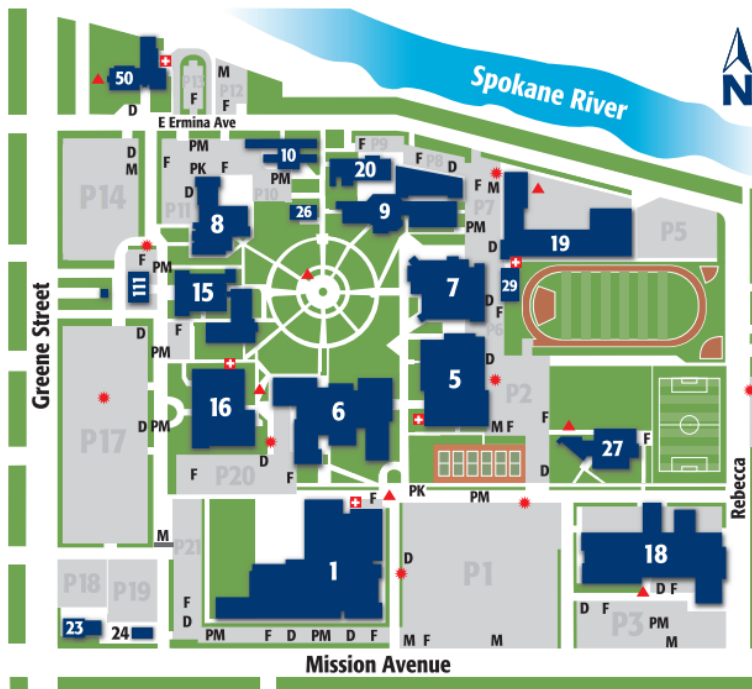

[SCC Campus Map](#) (Click here for latest version)