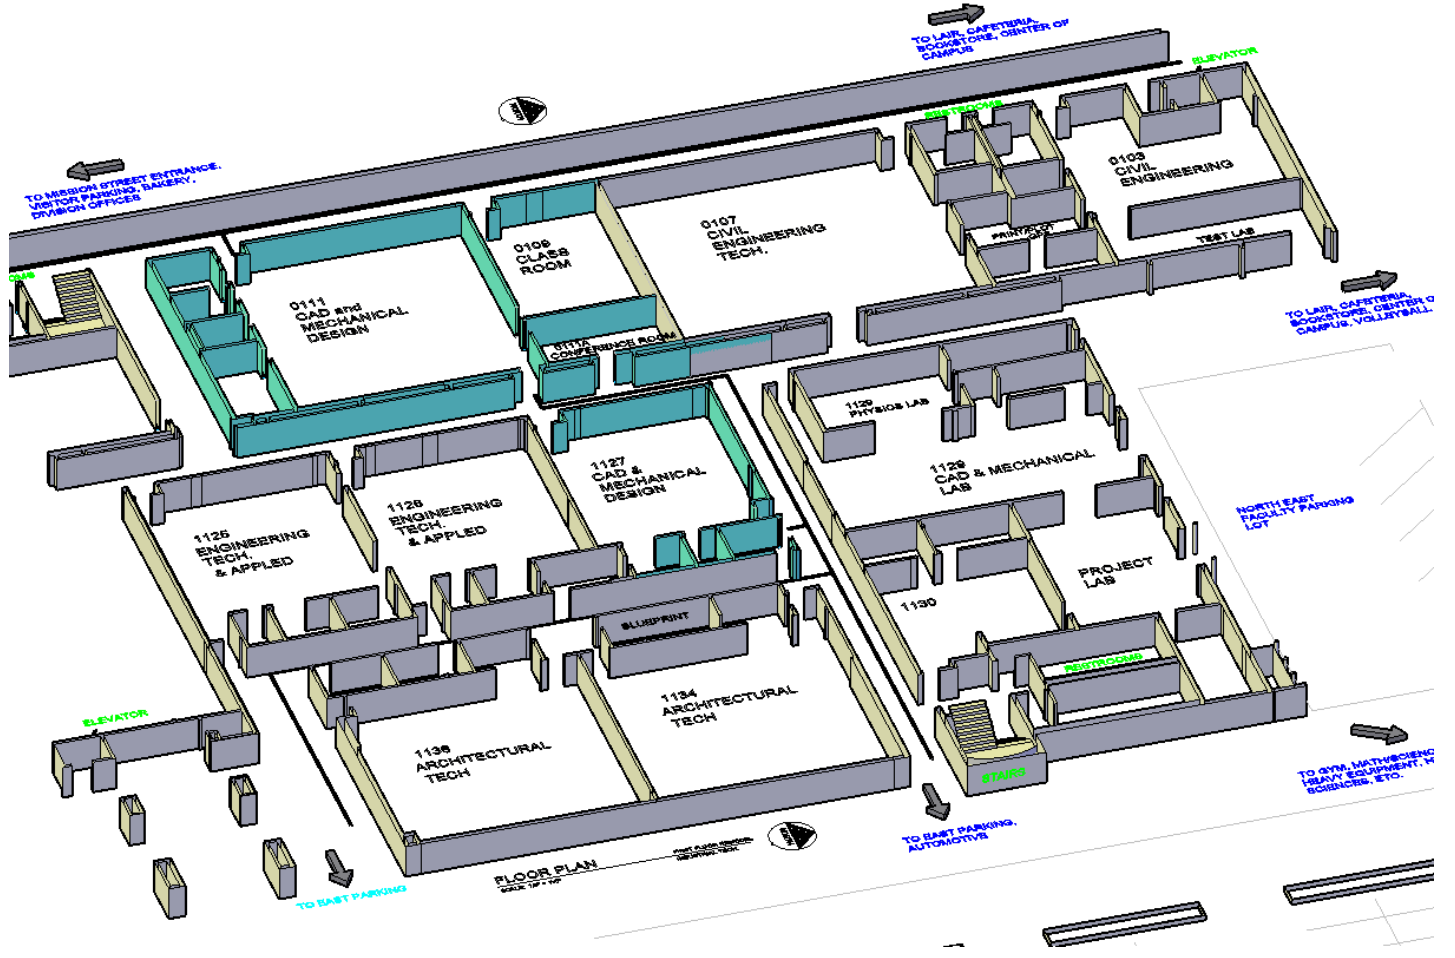

Main Entrance From the South Side (along Mission Ave.)

- From this entrance take the hallway to the right, then left down the central hallway headed North, or the East Hallway headed North.

-

Center Entrance From the Big Main Parking lot on the East Side

- Take the hallway with a slight jog to the left, then turn Right (North).

-

From the North (Coming from the Lair (Student Union Center) or Registration Building

Map of CAD Labs and Shop